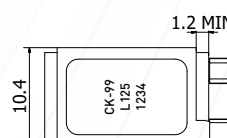

Thermal Protector

CK-01 & CK-99

Features

- Snap Action
- Available with Both of Same (A Type) / Opposite (B Type) Terminals
- Wide Selection of Leads and Insulating Sleeves
- Plastic Case and Epoxy Molding Available in any Specific Applications
- Customization upon Request
- Normally Closed

Applications

- AC Motors of Home Appliances, Pumps, Transformers, Fluorescent Ballasts, HID Ballasts, Recessed Lighting Fixtures, Battery Packs, Vacuum Cleaners, Automotive Accessories Motors, Solenoid Valves, etc.

Temperature Setting Range (at no load)

- 60°C ~ 180°C in increments of 5°C

Life Cycle(Resistive Load)

- 22A/125V AC 6,000 cycles
- 8A/250V AC 6,000 cycles

Circuit Resistance

- To be under 100mΩ at checking between terminals with DC 6V/1AmΩ meter

mm