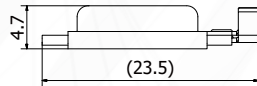

Thermal Protector

CK-01 & CK-99

Features

- Snap Action
- Available with Both of Same (A Type) / Opposite (B Type) Terminals
- Wide Selection of Leads and Insulating Sleeves
- Plastic Case and Epoxy Molding Available in any Specific Applications
- Customization upon Request
- Normally Closed

Applications

- AC Motors of Home Appliances, Pumps, Transformers, Fluorescent Ballasts, HID Ballasts, Recessed Lighting Fixtures, Battery Packs, Vacuum Cleaners, Automotive Accessories Motors, Solenoid Valves, etc.

Temperature Setting Range (at no load)

- 60°C ~ 180°C in increments of 5°C

Life Cycle(Resistive Load)

- 22A/125V AC 6,000 cycles
- 8A/250V AC 6,000 cycles

Circuit Resistance

- To be under 100mΩ at checking between terminals with DC 6V/1AmΩ meter

TYPE B

mm