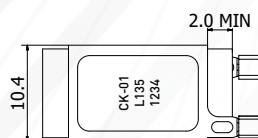

Temperature Setting Range (at no load)

- 60°C ~ 180°C in increments of 5°C

Life Cycle(Resistive Load)

- 22A/125V AC 6,000 cycles
- 8A/250V AC 6,000 cycles

Circuit Resistance

- To be under 100mΩ at checking between terminals with DC 6V/1AmΩ meter