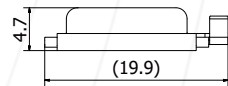

Thermal Protector

CK-01 & CK-99

Features

- Snap Action
- Available with Both of Same (A Type) / Opposite (B Type) Terminals
- Wide Selection of Leads and Insulating Sleeves
- Plastic Case and Epoxy Molding Available in any Specific Applications
- Customization upon Request
- Normally Closed

Applications

- AC Motors of Home Appliances, Pumps, Transformers, Fluorescent Ballasts, HID Ballasts, Recessed Lighting Fixtures, Battery Packs, Vacuum Cleaners, Automotive Accessories Motors, Solenoid Valves, etc.

Temperature Setting Range (at no load)

- 60°C ~ 180°C in increments of 5°C

Life Cycle(Resistive Load)

- 22A/125V AC 6,000 cycles
- 8A/250V AC 6,000 cycles

Circuit Resistance

- To be under 100mΩ at checking between terminals with DC 6V/1AmΩ meter

TYPE B

mm